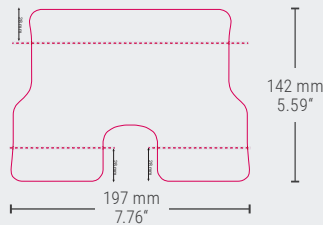

Fusionpack Jumbo 1x10

Fusionpack Jumbo 1x10

UNITS: 1
 EGGS/UNIT: 10
 MATERIAL: r-pet
 PROCESSING: vacuum formed

CALIBER:

 63g – 85g

LAYER STRUCTURE

5 Boxes/Layer

TRUCK LOADING

Pieces/Box	180
Pieces/Pallet	7200
Pallets/Truck	30
Pieces/Truck	216000

MACHINE SETUP

MOBA
 Moba ID: OVJ1001
 Remarks: **WITHOUT ARBOR**

STAALKAT
 SANOVO
 Code OWN 40

L	G	J	I1	I2	jaw
18	15	22	10	40	898

DECORATION

Top Label + 2 Sides

BOX DIMENSIONS

780 x 238 x 270 mm (L x W x H)	
30.71" x 9.37" x 10.63" (L x W x H)	
Net Weight (kg)	6.74
Box Weight (kg)	1.14
Gross Weight (kg)	7.88
Volume Box (m ³)	0.050

CONTAINER LOADING

20"	103680 pcs.
40" HC	238140 pcs.

PACK DIMENSIONS

STORAGE

Pallet Dimensions (mm) 1200 x 800 x 2290
 Pallet Dimensions (inches) 47.24" x 31.50" x 90.16"
 max. 1 year

NO pallet on top of the other

max. +40°C
 min. +10°C