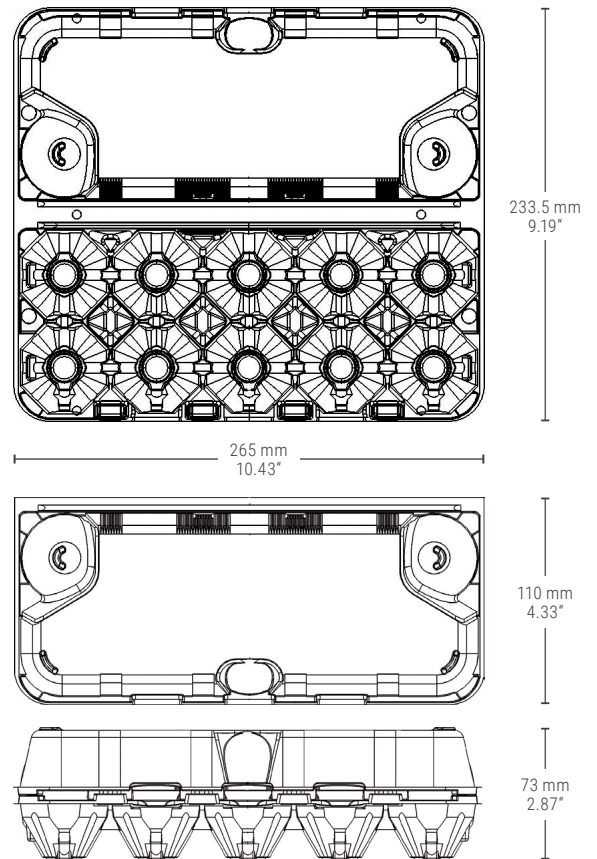

Top Label + 2 Sides

BOX DIMENSIONS

780 x 238 x 270 mm (L x W x H)	
30.71" x 9.37" x 10.63" (L x W x H)	
Net Weight (kg)	6.74
Box Weight (kg)	1.14
Gross Weight (kg)	7.88
Volume Box (m ³)	0.050

CONTAINER LOADING

20"	103680 pcs.
40" HC	238140 pcs.

PACK DIMENSIONS

STORAGE

Pallet Dimensions (mm) 1200 x 800 x 2290
 Pallet Dimensions (inches) 47.24" x 31.50" x 90.16"
 max. 1 year

NO pallet on top of the other

max. +40°C
 min. +10°C