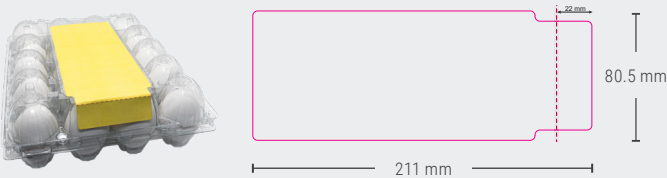

DATASHEET

Traypack 1x20

ovotherm
clearly the best

Traypack 1x20

UNITS: 1
EGGS/UNIT: 20
MATERIAL: r-pet
PROCESSING: vacuum formed

CALIBER:
53g - 73g

 certified according to BRC/IoP
Global Standard-Packaging

LAYER STRUCTURE

2 Bags/Layer

TRUCK LOADING

Pieces/Bag	600
Pieces/Pallet	12000
Pallets/Truck	32
Sets/Truck	192000

MACHINE SETUP

MOBA
Moba ID: OTP2002
Remarks: **WITHOUT ARBOR**

STAALKAT
SANOVO
Code OWN 37

L	G	J	I1	I2	jaw
10	10	30	15	35	818

DECORATION

Top Label + 1 Side

Top Label + 1 Side

BAG DIMENSIONS

780 x 600 x 245 mm (L x W x H)

Net Weight (kg)	16.38
Bag Weight (kg)	0.13
Gross Weight (kg)	16.51
Volume Bag (m³)	0.115

CONTAINER LOADING

20"	72600 sets
40" HC	180000 sets

PACK DIMENSIONS

STORAGE

Pallet Dimensions (mm) 1200 x 800 x 2580

max. 1 year

 NO pallet on top of the other

 max. +40°C
min. +10°C

 Do NOT expose
to sunlight