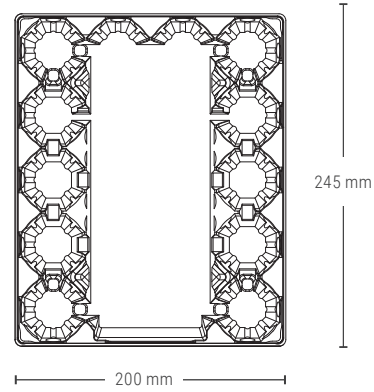

DECORATION

Top Label + 1 Side

Top Label + 1 Side

BAG DIMENSIONS

780 x 600 x 245 mm (L x W x H)

Net Weight (kg)	16.38
Bag Weight (kg)	0.13
Gross Weight (kg)	16.51
Volume Bag (m³)	0.115

CONTAINER LOADING

20"	72600 sets
40" HC	180000 sets

PACK DIMENSIONS

STORAGE

Pallet Dimensions (mm) 1200 x 800 x 2580

max. 1 year

 NO pallet on top of the other

 max. +40°C
min. +10°C

 Do NOT expose
to sunlight