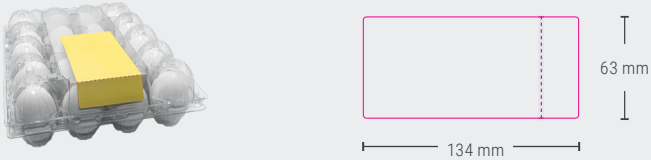

DATASHEET

Traypack 1x20

ovotherm
clearly the best

Traypack 1x20

UNITS: 1
EGGS/UNIT: 20
MATERIAL: r-pet
PROCESSING: vacuum formed

CALIBER:
53g - 73g

 certified according to BRC/IoP
Global Standard-Packaging

LAYER STRUCTURE

2 Bags/Layer

TRUCK LOADING

Pieces/Bag	600
Pieces/Pallet	12000
Pallets/Truck	32
Sets/Truck	192000

MACHINE SETUP

MOBA
Moba ID: OTP2002
Remarks: **WITHOUT ARBOR**

STAALKAT
SANOVO
Code OWN 37

L	G	J	I1	I2	jaw
10	10	30	15	35	818

DECORATION

Top Label + 1 Side

Top Label + 1 Side

BAG DIMENSIONS

780 x 600 x 245 mm (L x W x H)

Net Weight (kg)	16.38
Bag Weight (kg)	0.13
Gross Weight (kg)	16.51
Volume Bag (m³)	0.115

CONTAINER LOADING

20"	72600 sets
40" HC	180000 sets

PACK DIMENSIONS

STORAGE

Pallet Dimensions (mm) 1200 x 800 x 2580

max. 1 year

 NO pallet on top of the other

 max. +40°C
min. +10°C

 Do NOT expose
to sunlight