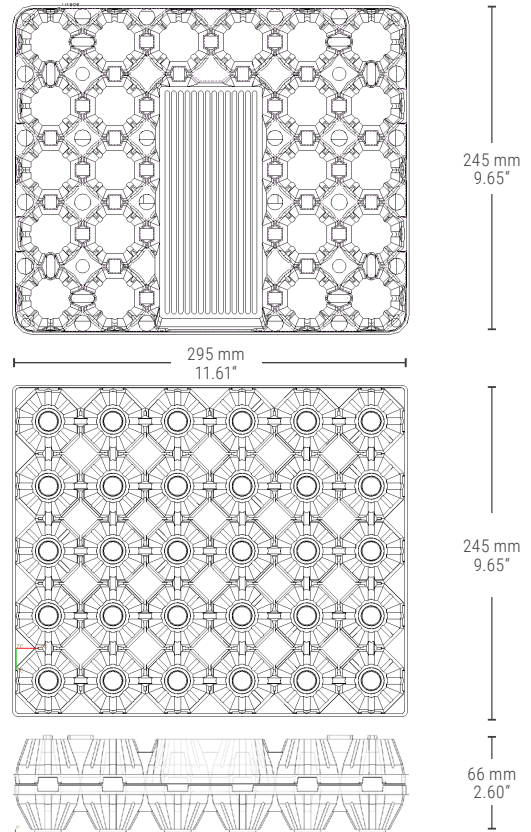

DECORATION

Top Label + 1 Side

Top Label + 1 Side

BAG DIMENSIONS

780 x 590 x 245 mm (L x W x H)	
30.71" x 23.23" x 9.65" (L x W x H)	
Net Weight (kg)	15.28
Bag Weight (kg)	0.13
Gross Weight (kg)	15.41
Volume Bag (m ³)	0.113

CONTAINER LOADING

20"	45980 sets
40" HC	124640 sets

PACK DIMENSIONS

STORAGE

Pallet Dimensions (mm) 1200 x 800 x 2580
Pallet Dimensions (inches) 47.24" x 31.50" x 101.57"
max. 1 year

NO pallet on top of the other