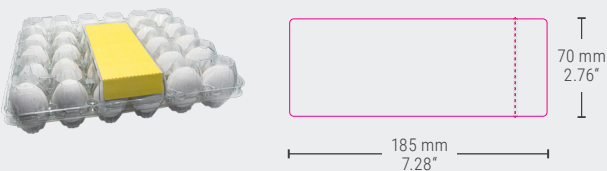

DATASHEET

Traypack 1x30

ovotherm
clearly the best

Traypack 1x30

UNITS: 1
EGGS/UNIT: 30
MATERIAL: r-pet
PROCESSING: vacuum formed

CALIBER:
53g – 63g

certified according to BRC/IoP
Global Standard-Packaging

LAYER STRUCTURE

2 Bags/Layer

TRUCK LOADING

Pieces/Bag	380
Pieces/Pallet	7600
Pallets/Truck	32
Sets/Truck	121600

MACHINE SETUP

MOBA
Moba ID: OTP3001
Remarks: **WITHOUT ARBOR**

STAALKAT
SANOVO
Code OWN 38

L	G	J	I1	I2	jaw
22	23	5	5	45	818

DECORATION

Top Label + 1 Side

Top Label + 1 Side

BAG DIMENSIONS

780 x 590 x 245 mm (L x W x H)	
30.71" x 23.23" x 9.65" (L x W x H)	
Net Weight (kg)	15.28
Bag Weight (kg)	0.13
Gross Weight (kg)	15.41
Volume Bag (m ³)	0.113

CONTAINER LOADING

20"	45980 sets
40" HC	124640 sets

PACK DIMENSIONS

STORAGE

Pallet Dimensions (mm) 1200 x 800 x 2580
Pallet Dimensions (inches) 47.24" x 31.50" x 101.57"
max. 1 year

NO pallet on top of the other