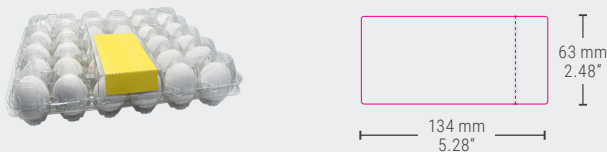

DATASHEET

Traypack 1x30

ovotherm
clearly the best

Traypack 1x30

UNITS: 1
EGGS/UNIT: 30
MATERIAL: r-pet
PROCESSING: vacuum formed

CALIBER:
53g – 63g

certified according to BRC/IoP
Global Standard-Packaging

LAYER STRUCTURE

2 Bags/Layer

TRUCK LOADING

Pieces/Bag	380
Pieces/Pallet	7600
Pallets/Truck	32
Sets/Truck	121600

MACHINE SETUP

MOBA
Moba ID: OTP3001
Remarks: **WITHOUT ARBOR**

STAALKAT
SANOVO
Code OWN 38

L	G	J	I1	I2	jaw
22	23	5	5	45	818

DECORATION

Top Label + 1 Side

Top Label + 1 Side

BAG DIMENSIONS

780 x 590 x 245 mm (L x W x H)	
30.71" x 23.23" x 9.65" (L x W x H)	
Net Weight (kg)	15.28
Bag Weight (kg)	0.13
Gross Weight (kg)	15.41
Volume Bag (m ³)	0.113

CONTAINER LOADING

20"	45980 sets
40" HC	124640 sets

PACK DIMENSIONS

STORAGE

Pallet Dimensions (mm) 1200 x 800 x 2580
Pallet Dimensions (inches) 47.24" x 31.50" x 101.57"
max. 1 year

NO pallet on top of the other