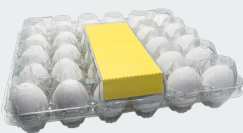

DATASHEET

Traypack 1x30

ovotherm
clearly the best

Traypack 1x30

UNITS: 1
EGGS/UNIT: 30
MATERIAL: r-pet
PROCESSING: vacuum formed

CALIBER:

53g - 63g

certified according to BRC/IoP
Global Standard-Packaging

STAALKAT
SANOVO
Code OWN 38

L	G	J	I1	I2	jaw
22	23	5	5	45	818

DECORATION

Top Label + 1 Side

Top Label + 1 Side

BAG DIMENSIONS

780 x 590 x 245 mm (L x W x H)

Net Weight (kg)	15.72
Bag Weight (kg)	0.13
Gross Weight (kg)	15.85
Volume Bag (m ³)	0.113

CONTAINER LOADING

20"	47190 sets
40" HC	127920 sets

PACK DIMENSIONS

295 mm

245 mm

245 mm

66 mm

STORAGE