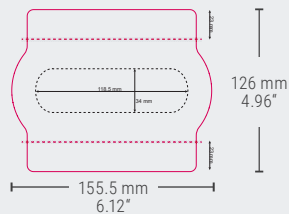

DATASHEET

Ovopack 1x10 Box

ovotherm
clearly the best

Ovopack 1x10 Box

UNITS: 1
EGGS/UNIT: 10
MATERIAL: r-pet
PROCESSING: vacuum formed

CALIBER:
53g - 73g

certified according to BRC/IoP
Global Standard-Packaging

LAYER STRUCTURE

3 Bags/Layer

TRUCK LOADING

Pieces/Bag	144
Pieces/Pallet	4320
Pallets/Truck	30
Pieces/Truck	129600

MACHINE SETUP

MOBA
Moba ID: OV1004
Remarks: **WITHOUT ARBOR**

STAALKAT
SANOVO
Code OWN 34
plus two adapter
plates

L	G	J	I1	I2	jaw
15	10	28	10	40	898

DECORATION

Top Label + 2 Sides

Max Size of the Insertion:

120 x 50 x 9 mm (L x W x H)
4.72" x 1.97" x 0.35" (L x W x H)

BAG DIMENSIONS

780 x 440 x 245 mm (L x W x H)	
30.71" x 17.32" x 9.65" (L x W x H)	
Net Weight (kg)	4.33
Bag Weight (kg)	0.12
Gross Weight (kg)	4.45
Volume Bag (m ³)	0.084

CONTAINER LOADING

20"	45360 pcs.
40" HC	128160 pcs.

PACK DIMENSIONS

STORAGE

Pallet Dimensions (mm) 1345 x 800 x 2580
Pallet Dimensions (inches) 52.95" x 31.49" x 101.57"
max. 1 year

NO pallet on top of the other