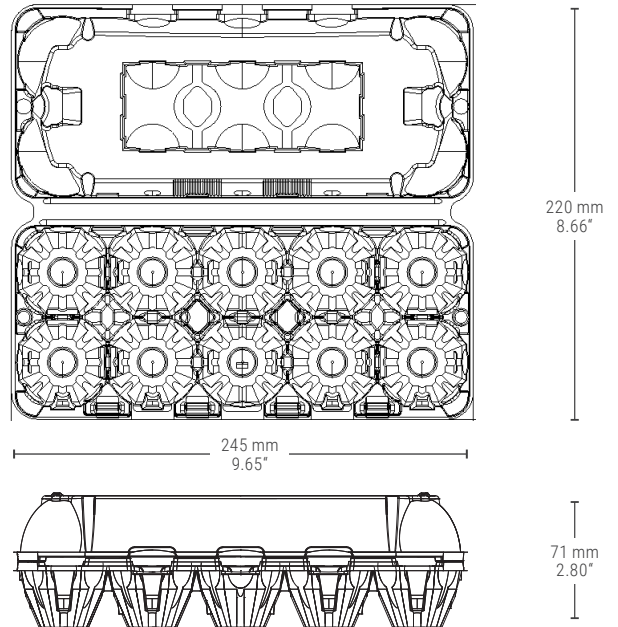

L	G	J	I1	I2	jaw
15	10	28	10	40	898

DECORATION

Top Label + 2 Sides

Max Size of the Insertion:

120 x 50 x 9 mm (L x W x H)
4.72" x 1.97" x 0.35" (L x W x H)

BAG DIMENSIONS

780 x 440 x 245 mm (L x W x H)	
30.71" x 17.32" x 9.65" (L x W x H)	
Net Weight (kg)	4.33
Bag Weight (kg)	0.12
Gross Weight (kg)	4.45
Volume Bag (m ³)	0.084

CONTAINER LOADING

20"	45360 pcs.
40" HC	128160 pcs.

PACK DIMENSIONS

STORAGE

Pallet Dimensions (mm) 1345 x 800 x 2580
Pallet Dimensions (inches) 52.95" x 31.49" x 101.57"
max. 1 year

NO pallet on top of the other