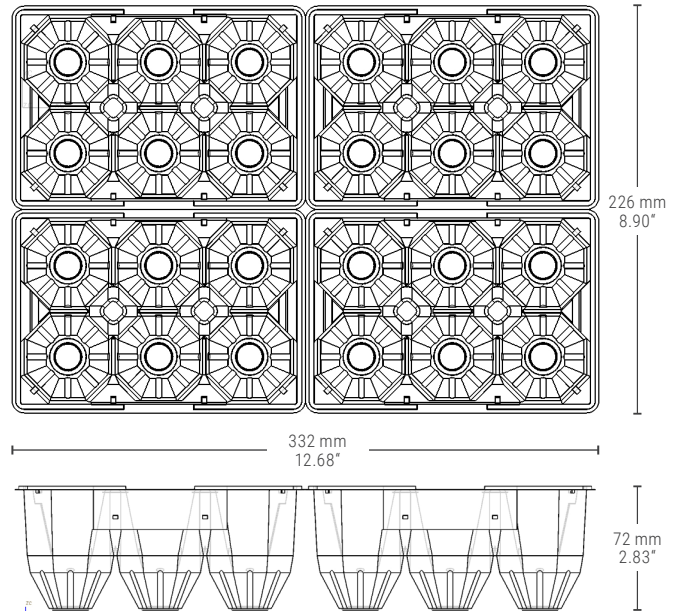

DATASHEET

Maxipack 4x6

ovotherm
clearly the best

Maxipack 4x6

UNITS: 4
 EGGS/UNIT: 6
 MATERIAL: r-pet
 PROCESSING: vacuum formed

CALIBER:
 53g – 73g

certified according to BRC/IoP
 Global Standard-Packaging

LAYER STRUCTURE

4 Boxes/Layer

TRUCK LOADING

Pieces/Box	180
Pieces/Pallet	5040
Pallets/Truck	20
Pieces/Truck	100800

MACHINE SETUP

MOBA
 Moba ID: OM4601
 Remarks: **WITH ARBOR**

STAALKAT
 SANOVO
 Code OWN 26

L	G	J	I1	I2	jaw
16	30	20	10	40	866

BOX DIMENSIONS

673 x 586 x 333 mm (L x W x H)	
26.50" x 23.07" x 13.11" (L x W x H)	
Net Weight (kg)	12.56
Box Weight (kg)	1.19
Gross Weight (kg)	13.75
Volume Box (m ³)	0.131

CONTAINER LOADING

20"	42840 pcs.
40" HC	99000 pcs.

PACK DIMENSIONS

STORAGE

Pallet Dimensions (mm) 1340 x 1200 x 2460

Pallet Dimensions (inches) 52.76" x 47.24" x 96.85"

max. 1 year

max. 1 pallet on top of the other

max. +40°C
 min. +10°C

Do NOT expose
 to sunlight