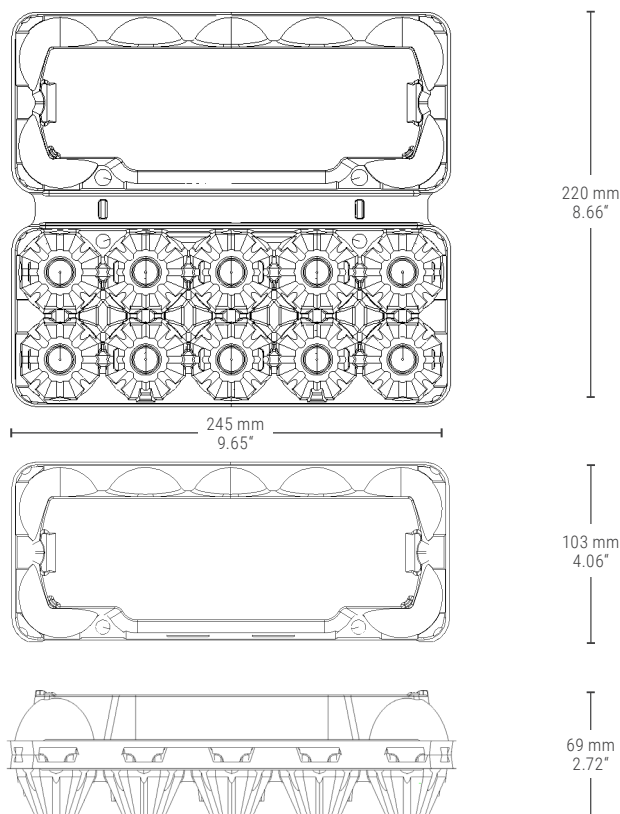

DECORATION

Top Label

Top Label + 1 Side

BAG DIMENSIONS

780 x 440 x 245 mm (L x W x H)	
30.71" x 17.32" x 9.65" (L x W x H)	
Net Weight (kg)	11.20
Bag Weight (kg)	0.12
Gross Weight (kg)	11.32
Volume Bag (m³)	0.084

CONTAINER LOADING

20"	126000 pcs.
40" HC	356000 pcs.

PACK DIMENSIONS

STORAGE

Pallet Dimensions (mm) 1345 x 800 x 2580
Pallet Dimensions (inches) 52.95" x 31.50" x 101.57"
max. 1 year

NO pallet on top of the other