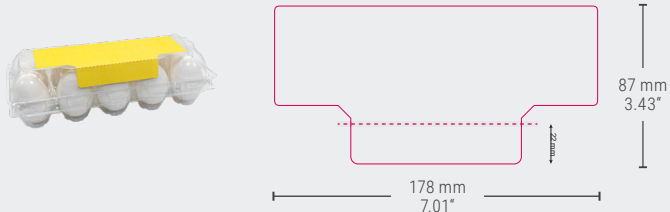

DATASHEET

Supersell Vision 1x10

ovotherm
clearly the best

Supersell Vision 1x10

UNITS: 1
EGGS/UNIT: 10
MATERIAL: r-pet
PROCESSING: vacuum formed

CALIBER:
53g - 73g

certified according to BRC/IoP
Global Standard-Packaging

LAYER STRUCTURE

3 Bags/Layer

TRUCK LOADING

Pieces/Bag	400
Pieces/Pallet	12000
Pallets/Truck	30
Pieces/Truck	360000

MACHINE SETUP

MOBA
Moba ID: OV01001
Remarks: **WITHOUT ARBOR**

STAALKAT
SANOVO
Code OWN 34

L	G	J	I1	I2	jaw
15	11	28	10	40	818

DECORATION

Top Label

Top Label + 1 Side

BAG DIMENSIONS

780 x 440 x 245 mm (L x W x H)	
30.71" x 17.32" x 9.65" (L x W x H)	
Net Weight (kg)	11.20
Bag Weight (kg)	0.12
Gross Weight (kg)	11.32
Volume Bag (m³)	0.084