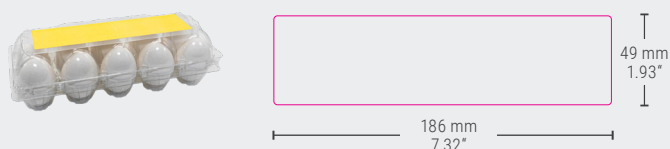

DATASHEET

Supersell Vision 1x10

ovotherm
clearly the best

Supersell Vision 1x10

UNITS: 1
EGGS/UNIT: 10
MATERIAL: r-pet
PROCESSING: vacuum formed

CALIBER:
53g - 73g

certified according to BRC/IoP
Global Standard-Packaging

LAYER STRUCTURE

3 Bags/Layer

TRUCK LOADING

Pieces/Bag	400
Pieces/Pallet	12000
Pallets/Truck	30
Pieces/Truck	360000

MACHINE SETUP

MOBA
Moba ID: OV01001
Remarks: **WITHOUT ARBOR**

STAALKAT
SANOVO
Code OWN 34

L	G	J	I1	I2	jaw
15	11	28	10	40	818

DECORATION

Top Label

Top Label + 1 Side

BAG DIMENSIONS

780 x 440 x 245 mm (L x W x H)	
30.71" x 17.32" x 9.65" (L x W x H)	
Net Weight (kg)	11.20
Bag Weight (kg)	0.12
Gross Weight (kg)	11.32
Volume Bag (m³)	0.084