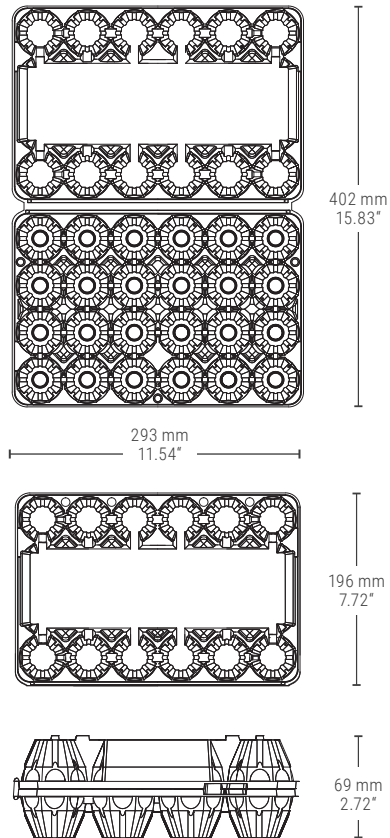

Top Label + 1 Side

Top Label + 1 Side

BAG DIMENSIONS

780 x 408 x 306 mm (L x W x H)	
30.71" x 17.32" x 9.65" (L x W x H)	
Net Weight (kg)	12.69
Bag Weight (kg)	0.12
Gross Weight (kg)	12.81
Volume Bag (m ³)	0.097

CONTAINER LOADING

20"	52920 pcs.
40" HC	125280 pcs.

PACK DIMENSIONS

STORAGE

Pallet Dimensions (mm) 1250 x 800 x 2580
Pallet Dimensions (inches) 49.21" x 31.50" x 101.57"
max. 1 year

 NO pallet on top of the other