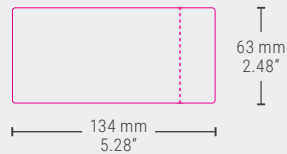

DATASHEET

Showcase 1x24

ovotherm
clearly the best

Showcase 1x24

UNITS: 1
EGGS/UNIT: 24
MATERIAL: r-pet
PROCESSING: vacuum formed

CALIBER:

 certified according to BRC/IoP
Global Standard-Packaging

LAYER STRUCTURE

Top Label + 1 Side

Top Label + 1 Side

BAG DIMENSIONS

780 x 408 x 306 mm (L x W x H)	
30.71" x 17.32" x 9.65" (L x W x H)	
Net Weight (kg)	12.69
Bag Weight (kg)	0.12
Gross Weight (kg)	12.81
Volume Bag (m ³)	0.097

CONTAINER LOADING

20"	52920 pcs.
40" HC	125280 pcs.

PACK DIMENSIONS

STORAGE

Pallet Dimensions (mm) 1250 x 800 x 2580
Pallet Dimensions (inches) 49.21" x 31.50" x 101.57"
max. 1 year

 NO pallet on top of the other