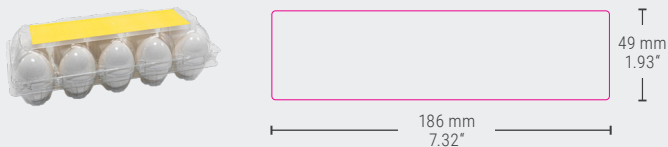

Supersell Vision 1x10 small

UNITS: 1
EGGS/UNIT: 10
MATERIAL: r-pet
PROCESSING: vacuum formed

LAYER STRUCTURE

3 Bags/Layer

TRUCK LOADING

Pieces/Bag	400
Pieces/Pallet	10800
Pallets/Truck	27
Pieces/Truck	291600

MACHINE SETUP

MOBA
Moba ID: OV01001
Remarks: **WITHOUT ARBOR**

STAALKAT
SANOVO
Code OVN 34

L	G	J	I1	I2	jaw
15	11	28	10	40	818

DECORATION

Top Label