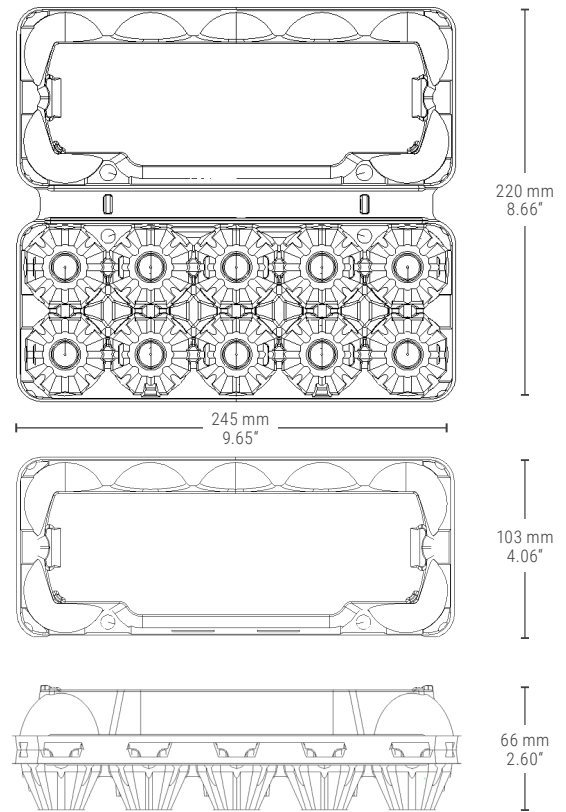

## DECORATION

Top Label

Top Label + 1 Side

## BAG DIMENSIONS

|                                     |       |
|-------------------------------------|-------|
| 780 x 440 x 245 mm (L x W x H)      |       |
| 30.71" x 17.32" x 9.65" (L x W x H) |       |
| Net Weight (kg)                     | 11.72 |
| Bag Weight (kg)                     | 0.12  |
| Gross Weight (kg)                   | 11.84 |
| Volume Bag (m <sup>3</sup> )        | 0.084 |

## PACK DIMENSIONS

## STORAGE

Pallet Dimensions (mm) 1345 x 800 x 2335  
 Pallet Dimensions (inches) 52.95" x 31.50" x 91.93"  
 max. 1 year

NO pallet on top of the other

max. +40°C  
 min. +10°C

Do NOT expose to sunlight