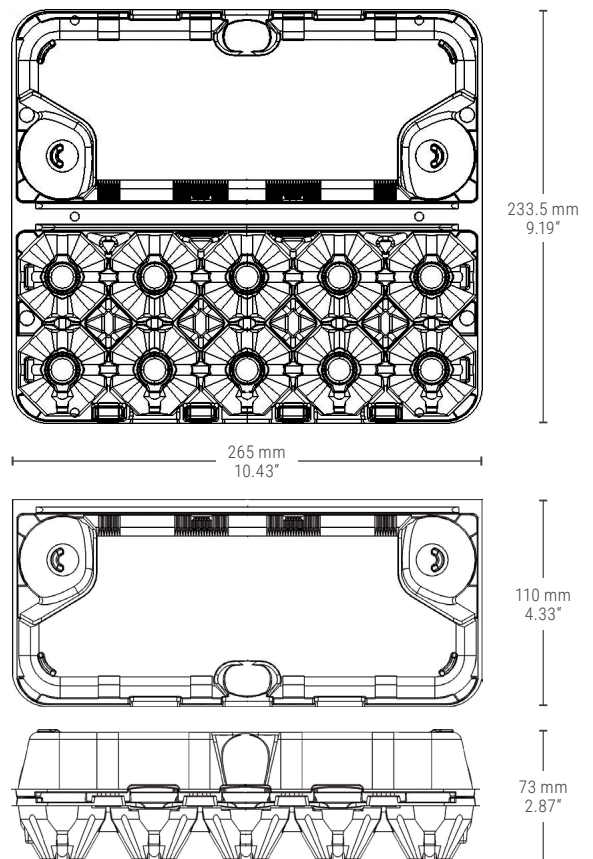

## DECORATION

Top Label + 2 Sides

## BOX DIMENSIONS

780 x 241 x 280 mm (L x W x H)	
30.71" x 9.49" x 11.02" (L x W x H)	
Net Weight (kg)	6.74
Box Weight (kg)	1.14
Gross Weight (kg)	7.88
Volume Box (m <sup>3</sup> )	0.053

## PACK DIMENSIONS

## STORAGE

Pallet Dimensions (mm) 1200 x 800 x 2650  
Pallet Dimensions (inches) 47.24" x 31.50" x 104.33"  
max. 1 year

 NO pallet on top of the other

 max. +40°C  
min. +10°C

 Do NOT expose  
to sunlight