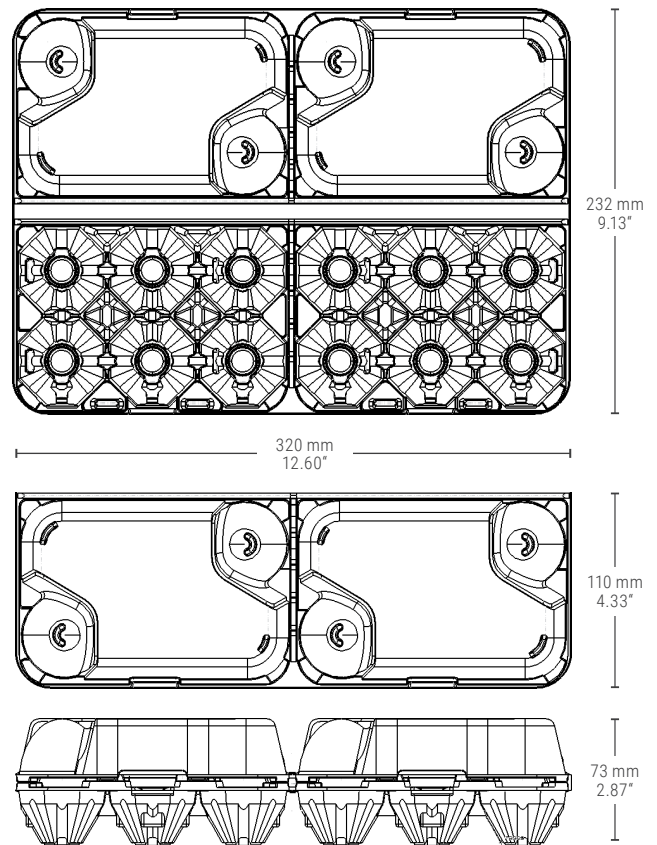

DECORATION

Top Label + 1 Side

Top Label + 2 Sides

BOX DIMENSIONS

780 x 240 x 328 mm (L x W x H)	
30.71" x 9.45" x 12.91" (L x W x H)	
Net Weight (kg)	7.79
Box Weight (kg)	0.75
Gross Weight (kg)	8.54
Volume Box (m ³)	0.061

CONTAINER LOADING

20"	90720 pcs.
40" HC	216000 pcs.

PACK DIMENSIONS

STORAGE

Pallet Dimensions (mm) 1200 x 800 x 2430

Pallet Dimensions (inches) 47.24" x 31.50" x 95.67"

max. 1 year

NO pallet on top of the other