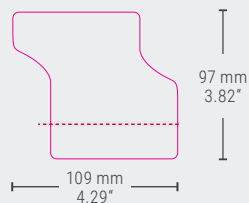

DATASHEET

Vision Jumbo 2x6

ovotherm
clearly the best

Vision Jumbo 2x6

UNITS: 2
EGGS/UNIT: 6
MATERIAL: r-pet
PROCESSING: vacuum formed

CALIBER:
63g - 85g

 certified according to BRC/IoP
Global Standard-Packaging

LAYER STRUCTURE

5 Boxes/Layer

TRUCK LOADING

Pieces/Box	180
Pieces/Pallet	6300
Pallets/Truck	33
Pieces/Truck	207900

MACHINE SETUP

MOBA
Moba ID: OVJ2601
Remarks: WITH ARBOR

STAALKAT
SANOVO
Code OWN 39

L	G	J	I1	I2	jaw
18	28	5	10	40	898

DECORATION

Top Label + 1 Side

Top Label + 2 Sides

BOX DIMENSIONS

780 x 240 x 328 mm (L x W x H)	
30.71" x 9.45" x 12.91" (L x W x H)	
Net Weight (kg)	7.79
Box Weight (kg)	0.75
Gross Weight (kg)	8.54
Volume Box (m ³)	0.061

CONTAINER LOADING

20"	90720 pcs.
40" HC	216000 pcs.

PACK DIMENSIONS

STORAGE

Pallet Dimensions (mm) 1200 x 800 x 2430

Pallet Dimensions (inches) 47.24" x 31.50" x 95.67"

max. 1 year

NO pallet on top of the other