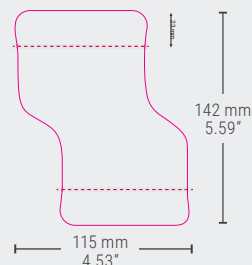

DATASHEET

Vision Jumbo 2x6

ovotherm
clearly the best

Vision Jumbo 2x6

UNITS: 2
EGGS/UNIT: 6
MATERIAL: r-pet
PROCESSING: vacuum formed

CALIBER:
63g - 85g

 certified according to BRC/IoP
Global Standard-Packaging

LAYER STRUCTURE

5 Boxes/Layer

TRUCK LOADING

Pieces/Box	180
Pieces/Pallet	6300
Pallets/Truck	33
Pieces/Truck	207900

MACHINE SETUP

MOBA
Moba ID: OVJ2601
Remarks: WITH ARBOR

STAALKAT
SANOVO
Code OWN 39

L	G	J	I1	I2	jaw
18	28	5	10	40	898

DECORATION

Top Label + 1 Side

Top Label + 2 Sides

BOX DIMENSIONS

780 x 240 x 328 mm (L x W x H)	
30.71" x 9.45" x 12.91" (L x W x H)	
Net Weight (kg)	7.79
Box Weight (kg)	0.75
Gross Weight (kg)	8.54
Volume Box (m ³)	0.061

CONTAINER LOADING

20"	90720 pcs.
40" HC	216000 pcs.

PACK DIMENSIONS

STORAGE

Pallet Dimensions (mm) 1200 x 800 x 2430

Pallet Dimensions (inches) 47.24" x 31.50" x 95.67"

max. 1 year

NO pallet on top of the other