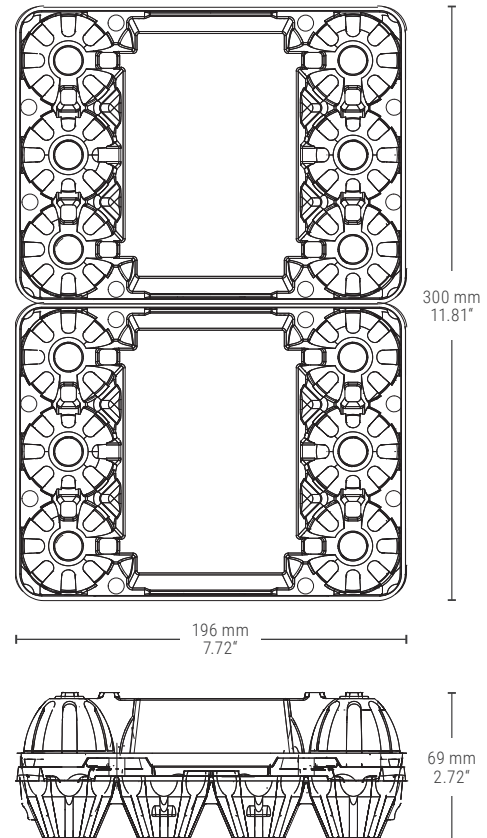

Top Label + 1 Side

Top Label + 2 Sides

BOX DIMENSIONS

780 x 605 x 205 mm (L x W x H)	
30.71" x 23.82" x 8.07" (L x W x H)	
Net Weight (kg)	12.37
Box Weight (kg)	0.70
Gross Weight (kg)	13.07
Volume Box (m ³)	0.097

CONTAINER LOADING

20"	54000 sets
40" HC	133200 sets

PACK DIMENSIONS

STORAGE

Pallet Dimensions (mm) 1200 x 800 x 2590
Pallet Dimensions (inches) 47.24" x 31.50" x 101.97"
max. 1 year

NO pallet on top of the other