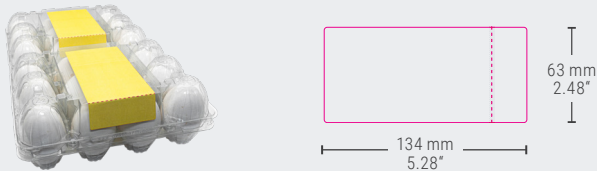

DATASHEET

Traypack 2x12

ovotherm
clearly the best

Traypack 2x12

UNITS: 2
EGGS/UNIT: 12
MATERIAL: r-pet
PROCESSING: vacuum formed

CALIBER:
53g - 73g

certified according to BRC/IoP
Global Standard-Packaging

LAYER STRUCTURE

Top Label + 1 Side

Top Label + 2 Sides

BOX DIMENSIONS

780 x 605 x 205 mm (L x W x H)	
30.71" x 23.82" x 8.07" (L x W x H)	
Net Weight (kg)	12.37
Box Weight (kg)	0.70
Gross Weight (kg)	13.07
Volume Box (m ³)	0.097

CONTAINER LOADING

20"	54000 sets
40" HC	133200 sets

PACK DIMENSIONS

STORAGE

Pallet Dimensions (mm) 1200 x 800 x 2590
Pallet Dimensions (inches) 47.24" x 31.50" x 101.97"
max. 1 year

NO pallet on top of the other