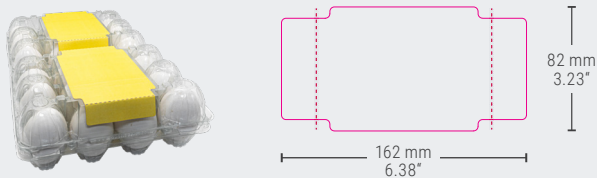

DATASHEET

Traypack 2x12

ovotherm
clearly the best

Traypack 2x12

UNITS: 2
EGGS/UNIT: 12
MATERIAL: r-pet
PROCESSING: vacuum formed

CALIBER:
53g - 73g

certified according to BRC/IoP
Global Standard-Packaging

LAYER STRUCTURE

2 Boxes/Layer

TRUCK LOADING

Pieces/Box	360
Pieces/Pallet	8640
Pallets/Truck	32
Sets/Truck	138240

MACHINE SETUP

MOBA
Moba ID: OTP2120
Remarks: **INSTALL RED PIN**

L	G	J	I1	I2	jaw
10	22	5	16	34	818

DECORATION

Top Label + 1 Side

Top Label + 2 Sides

BOX DIMENSIONS

780 x 605 x 205 mm (L x W x H)	
30.71" x 23.82" x 8.07" (L x W x H)	
Net Weight (kg)	12.37
Box Weight (kg)	0.70
Gross Weight (kg)	13.07
Volume Box (m ³)	0.097