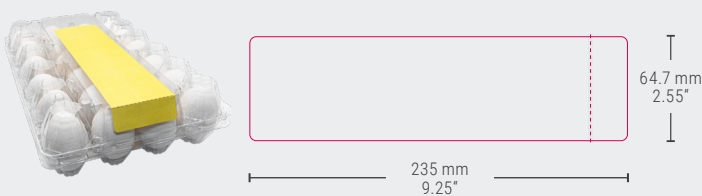

DATASHEET

Traypack 1x24

ovotherm
clearly the best

Traypack 1x24

UNITS: 1
EGGS/UNIT: 24
MATERIAL: r-pet
PROCESSING: vacuum formed

CALIBER:
53g - 73g

certified according to BRC/IoP
Global Standard-Packaging

LAYER STRUCTURE

2 Bags/Layer

TRUCK LOADING

Pieces/Bag	360
Pieces/Pallet	8640
Pallets/Truck	32
Sets/Truck	138240

MACHINE SETUP

MOBA
Moba ID: OTP2401
Remarks: **WITHOUT ARBOR**

STAALKAT
SANOVO
Code OWN 58

L	G	J	I1	I2	jaw
10	22	5	15	35	818

DECORATION

Top Label + 1 Side

Top Label + 1 Side

BAG DIMENSIONS

780 x 605 x 200 mm (L x W x H)	
30.71" x 23.82" x 7.87" (L x W x H)	
Net Weight (kg)	11.95
Bag Weight (kg)	0.60
Gross Weight (kg)	12.55
Volume Bag (m ³)	0.097