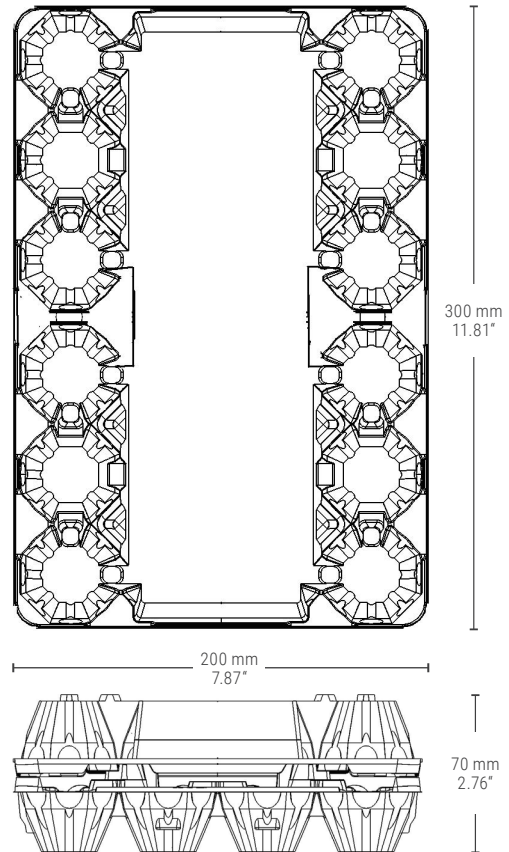

DECORATION

Top Label + 1 Side

Top Label + 1 Side

BAG DIMENSIONS

780 x 605 x 200 mm (L x W x H)	
30.71" x 23.82" x 7.87" (L x W x H)	
Net Weight (kg)	11.95
Bag Weight (kg)	0.60
Gross Weight (kg)	12.55
Volume Bag (m ³)	0.097

CONTAINER LOADING

20"	54000 sets
40" HC	133200 sets

PACK DIMENSIONS

STORAGE

Pallet Dimensions (mm) 1200 x 800 x 2530
Pallet Dimensions (inches) 47.24" x 31.50" x 99.61"
max. 1 year

NO pallet on top of the other