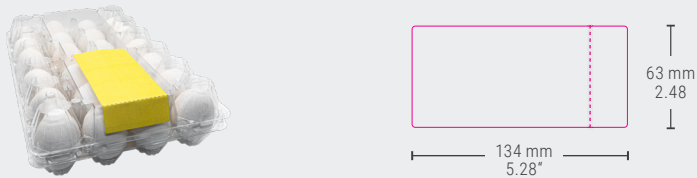

DATASHEET

Traypack 1x24

ovotherm
clearly the best

Traypack 1x24

UNITS: 1
EGGS/UNIT: 24
MATERIAL: r-pet
PROCESSING: vacuum formed

CALIBER:
53g - 73g

certified according to BRC/IoP
Global Standard-Packaging

LAYER STRUCTURE

2 Bags/Layer

TRUCK LOADING

Pieces/Bag	360
Pieces/Pallet	8640
Pallets/Truck	32
Sets/Truck	138240

MACHINE SETUP

MOBA
Moba ID: OTP2401
Remarks: **WITHOUT ARBOR**

STAALKAT
SANOVO
Code OWN 58

L	G	J	I1	I2	jaw
10	22	5	15	35	818

DECORATION

Top Label + 1 Side

Top Label + 1 Side

BAG DIMENSIONS

780 x 605 x 200 mm (L x W x H)	
30.71" x 23.82" x 7.87" (L x W x H)	
Net Weight (kg)	11.95
Bag Weight (kg)	0.60
Gross Weight (kg)	12.55
Volume Bag (m ³)	0.097

CONTAINER LOADING

20"	54000 sets
40" HC	133200 sets

PACK DIMENSIONS

STORAGE

Pallet Dimensions (mm) 1200 x 800 x 2530
Pallet Dimensions (inches) 47.24" x 31.50" x 99.61"
max. 1 year

NO pallet on top of the other