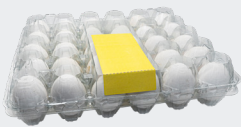

DATASHEET

Traypack 1x30 US

ovotherm
clearly the best

Traypack 1x30 US

UNITS: 1
EGGS/UNIT: 30
MATERIAL: r-pet
PROCESSING: vacuum formed

CALIBER:
53g - 63g

LAYER STRUCTURE

4 Boxes/Layer

TRUCK LOADING

Pieces/Box	280
Pieces/Pallet	10080
Pallets/Truck	26
Sets/Truck	131040

MACHINE SETUP

MOBA
Moba ID: OTP3001
Remarks: **WITHOUT ARBOR**

STAALKAT
SANOVO
Code OWN 38

L	G	J	I1	I2	jaw
22	23	5	5	45	818

DECORATION

Top Label + 1 Side

Top Label + 1 Side

BOX DIMENSIONS

600 x 595 x 260 mm (L x W x H)	
23.62" x 23.43" x 10.24" (L x W x H)	
Net Weight (kg)	11.20
Box Weight (kg)	0.75
Gross Weight (kg)	11.95
Volume Box (m ³)	0.093