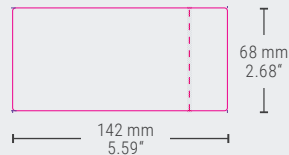

DECORATION

Top Label + 1 Side

Top Label + 1 Side

BOX DIMENSIONS

600 x 595 x 260 mm (L x W x H)	
23.62" x 23.43" x 10.24" (L x W x H)	
Net Weight (kg)	11.20
Box Weight (kg)	0.75
Gross Weight (kg)	11.95
Volume Box (m ³)	0.093

CONTAINER LOADING

20"	43680 sets
40" HC	103880 sets

PACK DIMENSIONS

STORAGE

Pallet Dimensions (mm) 1210 x 1200 x 2470
Pallet Dimensions (inches) 47.64" x 47.24" x 97.24"
max. 1 year

NO pallet on top of the other