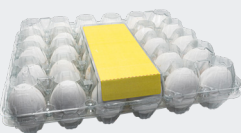

DATASHEET

Traypack 1x30 US

ovotherm
clearly the best

Traypack 1x30 US

UNITS: 1
EGGS/UNIT: 30
MATERIAL: r-pet
PROCESSING: vacuum formed

CALIBER:
53g - 63g

LAYER STRUCTURE

4 Boxes/Layer

TRUCK LOADING

Pieces/Box	280
Pieces/Pallet	10080
Pallets/Truck	26
Sets/Truck	131040

MACHINE SETUP

MOBA
Moba ID: OTP3001
Remarks: **WITHOUT ARBOR**

STAALKAT
SANOVO
Code OWN 38

L	G	J	I1	I2	jaw
22	23	5	5	45	818

DECORATION

Top Label + 1 Side

Top Label + 1 Side

BOX DIMENSIONS

600 x 595 x 260 mm (L x W x H)	
23.62" x 23.43" x 10.24" (L x W x H)	
Net Weight (kg)	11.20
Box Weight (kg)	0.75
Gross Weight (kg)	11.95
Volume Box (m ³)	0.093