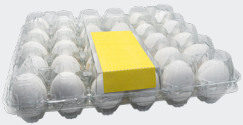

DATASHEET

Traypack 1x30 Large

ovotherm
clearly the best

Traypack 1x30 Large

UNITS: 1
EGGS/UNIT: 30
MATERIAL: r-pet
PROCESSING: vacuum formed

CALIBER:

53g - 73g

certified according to BRC/IoP
Global Standard-Packaging

Remarks: **WITHOUT ARBOR**

STAALKAT
SANOVO
Code OWN 38

L	G	J	I1	I2	jaw
22	23	5	5	45	818

DECORATION

Top Label + 1 Side

Top Label + 1 Side

BAG DIMENSIONS

780 x 590 x 245 mm (L x W x H)