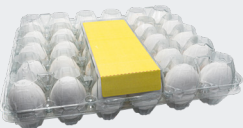

DATASHEET

Traypack 1x30 Large

ovotherm
clearly the best

Traypack 1x30 Large

UNITS: 1
EGGS/UNIT: 30
MATERIAL: r-pet
PROCESSING: vacuum formed

CALIBER:

53g - 73g

certified according to BRC/IoP
Global Standard-Packaging

LAYER STRUCTURE

2 Bags/Layer

TRUCK LOADING

Pieces/Bag	390
Pieces/Pallet	7800
Pallets/Truck	32
Sets/Truck	124800

MACHINE SETUP

MOBA

Moba ID: Top parts: OBT3006 for Moba TL 20
base parts: OTP3005 - Divider-Code: 964

Remarks: **WITHOUT ARBOR**

STAALKAT
SANOVO
Code OWN 38

L	G	J	I1	I2	jaw
22	23	5	5	45	818

DECORATION

Top Label + 1 Side

Top Label + 1 Side

BAG DIMENSIONS

780 x 590 x 245 mm (L x W x H)