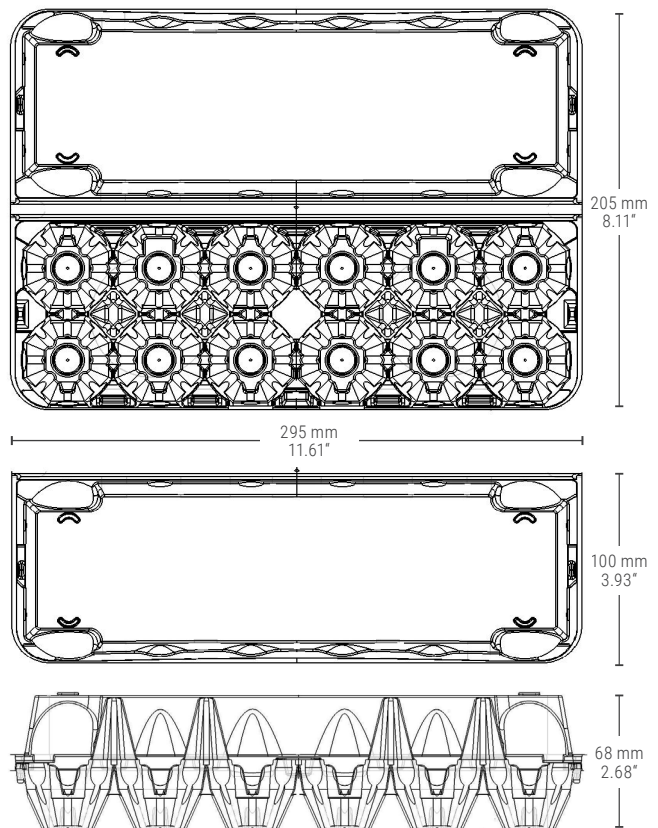

## DECORATION

Top Label + 2 Sides

## BOX DIMENSIONS

630 x 585 x 305 mm (L x W x H)	
24.80" x 23.03" x 12.01" (L x W x H)	
Net Weight (kg)	13.35
Box Weight (kg)	0.75
Gross Weight (kg)	14.10
Volume Box (m <sup>3</sup> )	0.112

## PACK DIMENSIONS

## STORAGE

Pallet Dimensions (mm) 1260 x 1170 x 2570  
Pallet Dimensions (inches) 49.61" x 46.06" x 101.18"  
max. 1 year

 NO pallet on top of the other

 max. +40°C  
min. +10°C

 Do NOT expose to sunlight