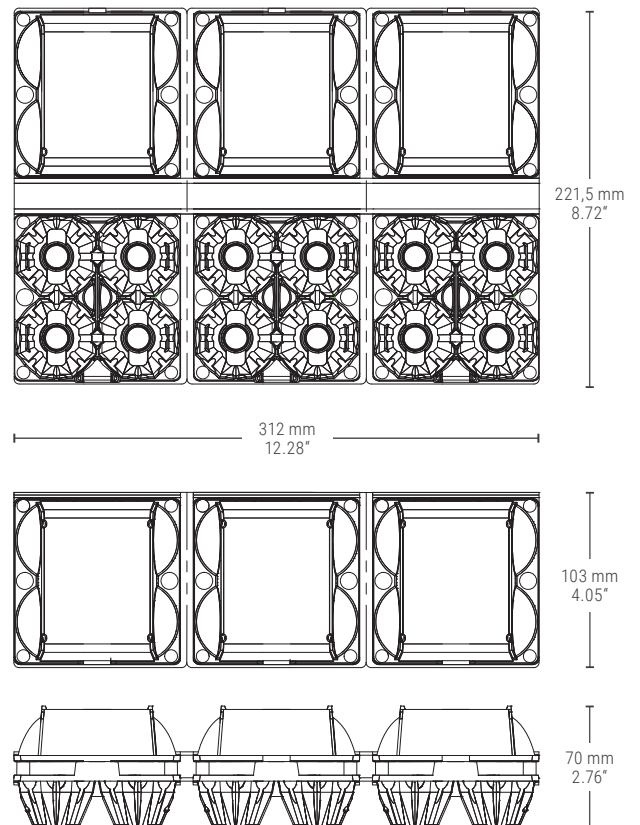

DECORATION

Top Label + 1 Side

Top Label + 2 Sides

BOX DIMENSIONS

670 x 585 x 320 mm (L x W x H)	
26.38" x 23.03" x 12.60" (L x W x H)	
Net Weight (kg)	13.87
Box Weight (kg)	0.95
Gross Weight (kg)	14.82
Volume Box (m ³)	0.125

CONTAINER LOADING

20"	90000 pcs.
40" HC	195840 pcs.

PACK DIMENSIONS

STORAGE

Pallet Dimensions (mm) 1340 x 1200 x 2370

Pallet Dimensions (inches) 52.76" x 47.24" x 95.67"

max. 1 year

max. 1 pallet on top of the other