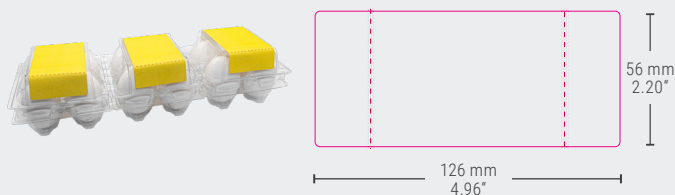

DATASHEET

Vision 3x4

ovotherm
clearly the best

Vision 3x4

UNITS: 3
EGGS/UNIT: 4
MATERIAL: r-pet
PROCESSING: vacuum formed

CALIBER:
53g - 73g

certified according to BRC/IoP
Global Standard-Packaging

LAYER STRUCTURE

4 Boxes/Layer

TRUCK LOADING

Pieces/Box	360
Pieces/Pallet	10080
Pallets/Truck	20
Pieces/Truck	201600

MACHINE SETUP

MOBA
Moba ID: OV3402
Remarks: **WITH ARBOR**

STAALKAT
SANOVO
Code OVN 35

L	G	J	I1	I2	jaw
16	27	6	10	40	818

DECORATION

Top Label + 1 Side

Top Label + 2 Sides

BOX DIMENSIONS

670 x 585 x 320 mm (L x W x H)	
26.38" x 23.03" x 12.60" (L x W x H)	
Net Weight (kg)	13.87
Box Weight (kg)	0.95
Gross Weight (kg)	14.82
Volume Box (m ³)	0.125