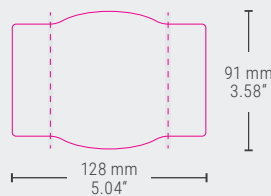

MACHINE SETUP

MOBA
Moba ID: OVE2602
Remarks: WITH ARBOR

STAALKAT
SANOVO
Code OWN 43

L	G	J	I1	I2	jaw
15	23	5	10	40	898

DECORATION

Top Label + 2 Side

BOX DIMENSIONS

630 x 585 x 305 mm (L x W x H)	
24.80" x 23.03" x 12.01" (L x W x H)	
Net Weight (kg)	13.89
Box Weight (kg)	0.75
Gross Weight (kg)	14.64
Volume Box (m³)	0.112

CONTAINER LOADING

20"	92820 pcs.
40" HC	230880 pcs.

PACK DIMENSIONS

STORAGE

Pallet Dimensions (mm) 1260 x 1170 x 2570
Pallet Dimensions (inches) 49.61" x 46.06" x 101.18"
max. 1 year

NO pallet on top of the other