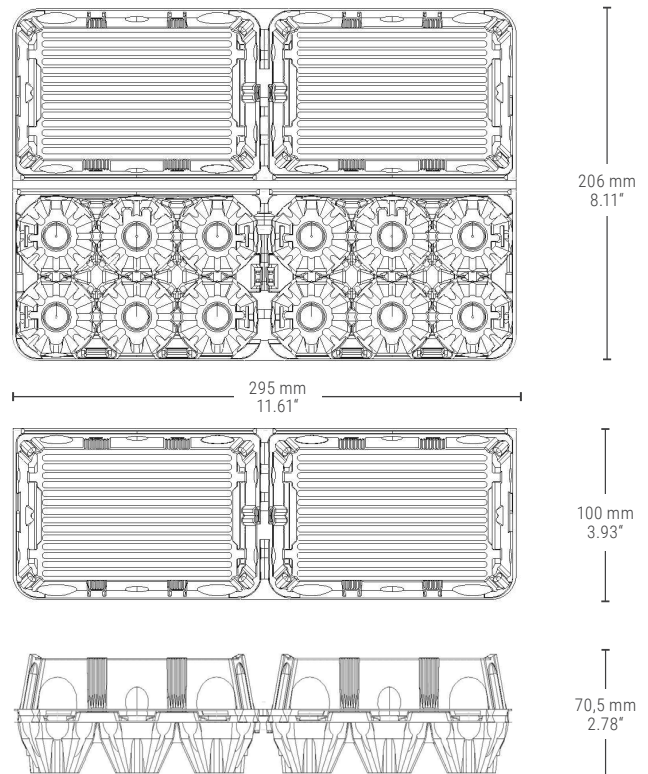

DATASHEET

Vision 2x6 US

Vision 2x6 US

UNITS: 2
EGGS/UNIT: 6
MATERIAL: r-pet
PROCESSING: vacuum formed

LAYER STRUCTURE

4 Boxes/Layer

TRUCK LOADING

Pieces/Box	390
Pieces/Pallet	12480
Pallets/Truck	25
Pieces/Truck	312000

MACHINE SETUP

MOBA
Moba ID: OVE2602
Remarks: WITH ARBOR

STAALKAT
SANOVO
Code OWN 43

L	G	J	I1	I2	jaw
15	23	5	10	40	898

DECORATION

Top Label + 2 Side

BOX DIMENSIONS

630 x 585 x 305 mm (L x W x H)	
24.80" x 23.03" x 12.01" (L x W x H)	
Net Weight (kg)	13.89
Box Weight (kg)	0.75
Gross Weight (kg)	14.64
Volume Box (m³)	0.112

CONTAINER LOADING

20"	92820 pcs.
40" HC	230880 pcs.

PACK DIMENSIONS

STORAGE

Pallet Dimensions (mm) 1260 x 1170 x 2570
Pallet Dimensions (inches) 49.61" x 46.06" x 101.18"
max. 1 year

NO pallet on top of the other