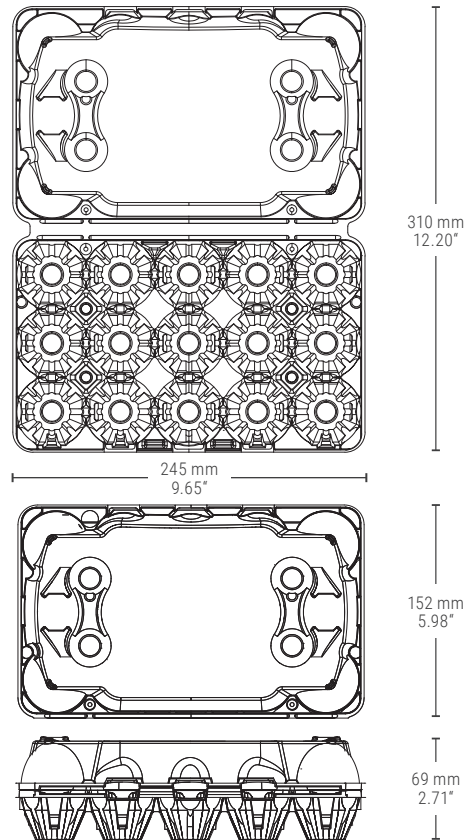

## DECORATION

Top Label

Top Label + 1 Side

Top Label + 2 Sides

## BAG DIMENSIONS

780 x 625 x 245 mm (L x W x H)	
30.71" x 24.61" x 9.65" (L x W x H)	
Net Weight (kg)	17.96
Bag Weight (kg)	0.15
Gross Weight (kg)	18.11
Volume Bag (m <sup>3</sup> )	0.119

## PACK DIMENSIONS

## STORAGE

Pallet Dimensions (mm) 1250 x 800 x 2580  
Pallet Dimensions (inches) 49.21" x 31.50" x 101.57"  
max. 1 year

NO pallet on top of the other

max. +40°C  
min. +10°C

Do NOT expose to sunlight