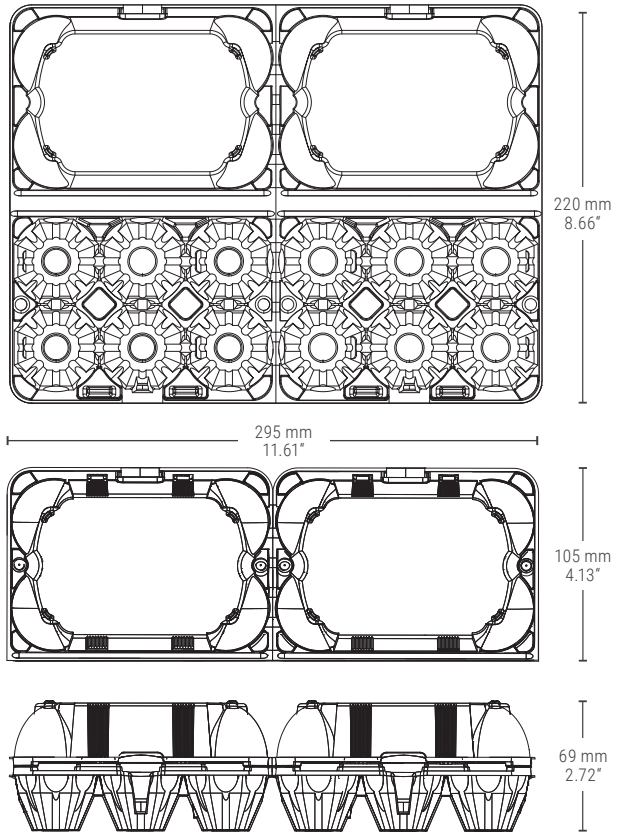

## DECORATION

Top Label

Top Label + 1 Side

Top Label + 2 Sides

## BAG DIMENSIONS

780 x 440 x 295 mm (L x W x H)	
30.71" x 17.32" x 11.61" (L x W x H)	
Net Weight (kg)	13.76
Bag Weight (kg)	0.11
Gross Weight (kg)	13.87
Volume Bag (m³)	0.101

## PACK DIMENSIONS

## STORAGE

Pallet Dimensions (mm) 1345 x 800 x 2580  
Pallet Dimensions (inches) 52.95" x 31.50" x 101.57"  
max. 1 year

NO pallet on top of the other

max. +40°C  
min. +10°C

Do NOT expose to sunlight