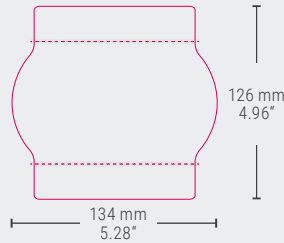

DATASHEET

Ovopack 1x8

Ovopack 1x8

UNITS: 1
EGGS/UNIT: 8
MATERIAL: r-pet
PROCESSING: vacuum formed

CALIBER:

53g - 73g

certified according to BRC/IoP
Global Standard-Packaging

LAYER STRUCTURE

DECORATION

Top Label + 2 Sides

BAG DIMENSIONS

780 x 440 x 200 mm (L x W x H)	
30.71" x 17.32" x 7.87" (L x W x H)	
Net Weight (kg)	9.55
Bag Weight (kg)	0.12
Gross Weight (kg)	9.67
Volume Bag (m ³)	0.069

CONTAINER LOADING

20"	146300 pcs.
40" HC	399760 pcs.

PACK DIMENSIONS

STORAGE

Pallet Dimensions (mm) 1345 x 800 x 2530
Pallet Dimensions (inches) 52.95" x 31.50" x 99.61"
max. 1 year

NO pallet on top of the other

max. +40°C
min. +10°C