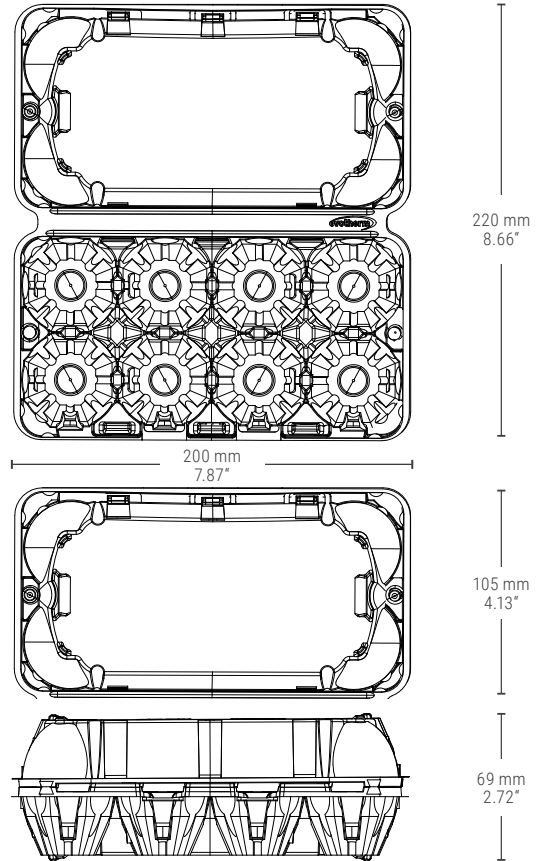

DATASHEET

Ovopack 1x8

Ovopack 1x8

UNITS: 1
EGGS/UNIT: 8
MATERIAL: r-pet
PROCESSING: vacuum formed

CALIBER:

53g - 73g

certified according to BRC/IoP
Global Standard-Packaging

LAYER STRUCTURE

DECORATION

Top Label + 2 Sides

BAG DIMENSIONS

780 x 440 x 200 mm (L x W x H)	
30.71" x 17.32" x 7.87" (L x W x H)	
Net Weight (kg)	9.55
Bag Weight (kg)	0.12
Gross Weight (kg)	9.67
Volume Bag (m ³)	0.069

CONTAINER LOADING

20"	146300 pcs.
40" HC	399760 pcs.

PACK DIMENSIONS

STORAGE

Pallet Dimensions (mm) 1345 x 800 x 2530
Pallet Dimensions (inches) 52.95" x 31.50" x 99.61"
max. 1 year

NO pallet on top of the other

max. +40°C
min. +10°C