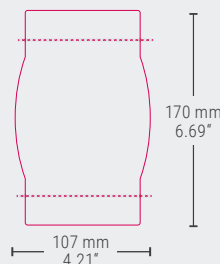

L	G	J	I1	I2	jaw
39	10	27	10	40	898

DECORATION

Top label

Top Label + 1 Side

Top Label + 2 Sides

BAG DIMENSIONS

780 x 625 x 245 mm (L x W x H)
 30.71" x 24.61" x 9.65" (L x W x H)

Net Weight (kg)	17.51
Bag Weight (kg)	0.15
Gross Weight (kg)	17.66
Volume Bag (m³)	0.119

CONTAINER LOADING

20"	94770 pcs.
40" HC	234000 pcs.

PACK DIMENSIONS

STORAGE

Pallet Dimensions (mm) 1250 x 800 x 2335
 Pallet Dimensions (inches) 49.21" x 31.50" x 91.93"
 max. 1 year

NO pallet on top of the other