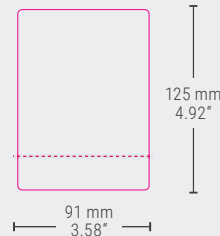

L	G	J	I1	I2	jaw
39	10	27	10	40	898

DECORATION

Top label

Top Label + 1 Side

Top Label + 2 Sides

BAG DIMENSIONS

780 x 625 x 245 mm (L x W x H)
 30.71" x 24.61" x 9.65" (L x W x H)

Net Weight (kg)	17.51
Bag Weight (kg)	0.15
Gross Weight (kg)	17.66
Volume Bag (m³)	0.119

CONTAINER LOADING

20"	94770 pcs.
40" HC	234000 pcs.

PACK DIMENSIONS

STORAGE

Pallet Dimensions (mm) 1250 x 800 x 2335
 Pallet Dimensions (inches) 49.21" x 31.50" x 91.93"
 max. 1 year

NO pallet on top of the other