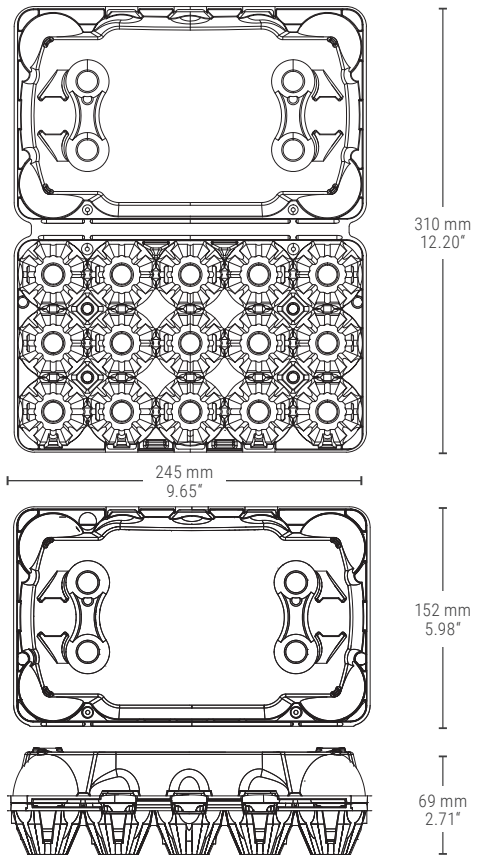

L	G	J	I1	I2	jaw
39	10	27	10	40	898

DECORATION

Top label

Top Label + 1 Side

Top Label + 2 Sides

BAG DIMENSIONS

780 x 625 x 245 mm (L x W x H)
 30.71" x 24.61" x 9.65" (L x W x H)

Net Weight (kg)	17.51
Bag Weight (kg)	0.15
Gross Weight (kg)	17.66
Volume Bag (m³)	0.119

CONTAINER LOADING

20"	94770 pcs.
40" HC	234000 pcs.

PACK DIMENSIONS

STORAGE

Pallet Dimensions (mm) 1250 x 800 x 2335
 Pallet Dimensions (inches) 49.21" x 31.50" x 91.93"
 max. 1 year

NO pallet on top of the other