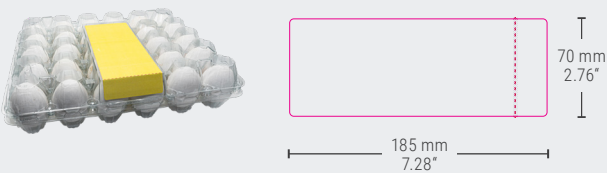

DATASHEET

Traypack 1x30

ovotherm
clearly the best

Traypack 1x30

UNITS: 1
 EGGS/UNIT: 30
 MATERIAL: r-pet
 PROCESSING: vacuum formed

LAYER STRUCTURE

2 Bags/Layer

TRUCK LOADING

Pieces/Bag	390
Pieces/Pallet	7020
Pallets/Truck	30
Sets/Truck	105300

MACHINE SETUP

MOBA
 Moba ID: OTP3001
 Remarks: **WITHOUT ARBOR**

STAALKAT
 SANOVO
 Code OWN 38

L	G	J	I1	I2	jaw
22	23	5	5	45	818

DECORATION

Top Label + 1 Side

Top Label + 1 Side

BAG DIMENSIONS

780 x 590 x 245 mm (L x W x H)	
30.71" x 23.23" x 9.65" (L x W x H)	
Net Weight (kg)	15.28
Bag Weight (kg)	0.13
Gross Weight (kg)	15.41
Volume Bag (m ³)	0.113

CONTAINER LOADING

20"	47190 sets
40" HC	127920 sets

PACK DIMENSIONS

STORAGE

Pallet Dimensions (mm) 1200 x 800 x 2335
 Pallet Dimensions (inches) 47.24" x 31.50" x 91.93"
 max. 1 year

NO pallet on top of the other