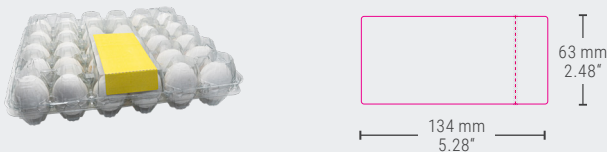

DATASHEET

Traypack 1x30

ovotherm
clearly the best

Traypack 1x30

UNITS: 1
 EGGS/UNIT: 30
 MATERIAL: r-pet
 PROCESSING: vacuum formed

LAYER STRUCTURE

2 Bags/Layer

TRUCK LOADING

Pieces/Bag	390
Pieces/Pallet	7020
Pallets/Truck	30
Sets/Truck	105300

MACHINE SETUP

MOBA
 Moba ID: OTP3001
 Remarks: **WITHOUT ARBOR**

STAALKAT
 SANOVO
 Code OWN 38

L	G	J	I1	I2	jaw
22	23	5	5	45	818

DECORATION

Top Label + 1 Side

Top Label + 1 Side

BAG DIMENSIONS

780 x 590 x 245 mm (L x W x H)	
30.71" x 23.23" x 9.65" (L x W x H)	
Net Weight (kg)	15.28
Bag Weight (kg)	0.13
Gross Weight (kg)	15.41
Volume Bag (m ³)	0.113

CONTAINER LOADING

20"	47190 sets
40" HC	127920 sets

PACK DIMENSIONS

STORAGE

Pallet Dimensions (mm) 1200 x 800 x 2335
 Pallet Dimensions (inches) 47.24" x 31.50" x 91.93"
 max. 1 year

NO pallet on top of the other