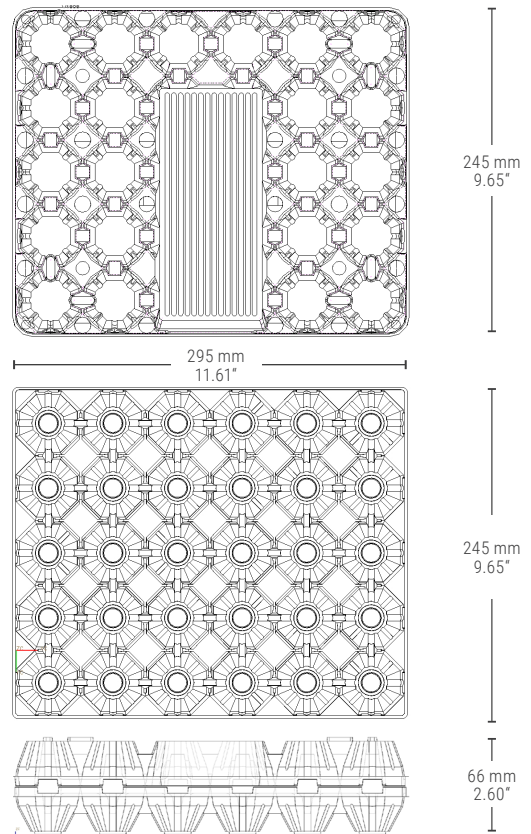

Top Label + 1 Side

Top Label + 1 Side

BAG DIMENSIONS

780 x 590 x 245 mm (L x W x H)	
30.71" x 23.23" x 9.65" (L x W x H)	
Net Weight (kg)	15.28
Bag Weight (kg)	0.13
Gross Weight (kg)	15.41
Volume Bag (m ³)	0.113

CONTAINER LOADING

20"	47190 sets
40" HC	127920 sets

PACK DIMENSIONS

STORAGE

Pallet Dimensions (mm) 1200 x 800 x 2335
 Pallet Dimensions (inches) 47.24" x 31.50" x 91.93"
 max. 1 year

NO pallet on top of the other